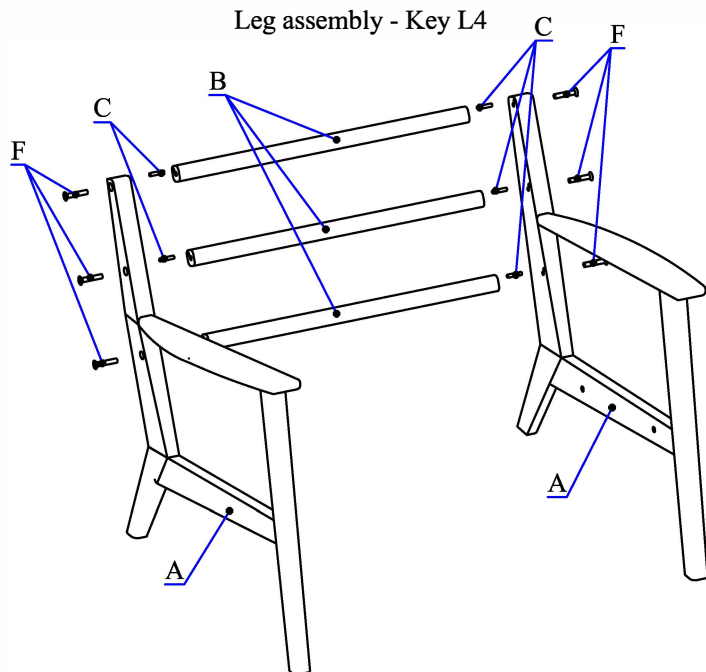

## Legs and fittings

932000597 oiled oak - 1 set

Leg right / left

Back oiled oak bars - 3 pcs.

Dowel  $\varnothing 6 \times 30\text{mm}$  6 pcs.

Hole cover 6 pcs.

Leg pad 4 pcs.

Screw DIN7991 M6x40mm 932000607 - 6 pcs.

Screw DIN7991 M8x60mm 932000197 - 4 pcs.

Washer DIN 9021 M8 932000157 4 pcs.

Key L4 - 1 pcs. 932000200

Key L5 - 1 pcs. 932000329

### Leg assembly - Key L4

Seat assembly - Key L5