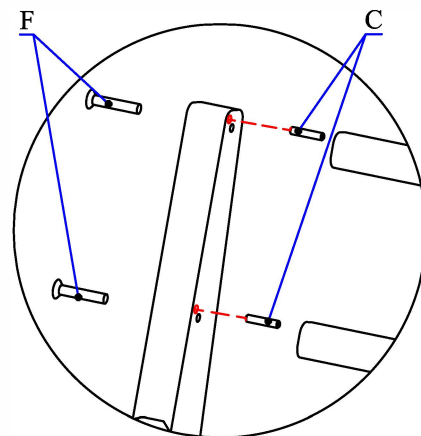

TDL 100 -Faust

Example

Legs and fittings

932000597 oiled oak - 1 set

Leg right / left

Back oiled oak bars - 3 pcs.

Dowel $\varnothing 6 \times 30\text{mm}$ 6 pcs.

Hole cover 6 pcs.

Leg pad 4 pcs.

Screw DIN7991 M6x40mm 932000607 - 6 pcs.

Screw DIN7991 M8x60mm 932000197 - 4 pcs.

Washer DIN 9021 M8 932000157 4 pcs.

Key L4 - 1 pcs. 932000200

Key L5 - 1 pcs. 932000329

Leg assembly - Key L4

Seat assembly - Key L5