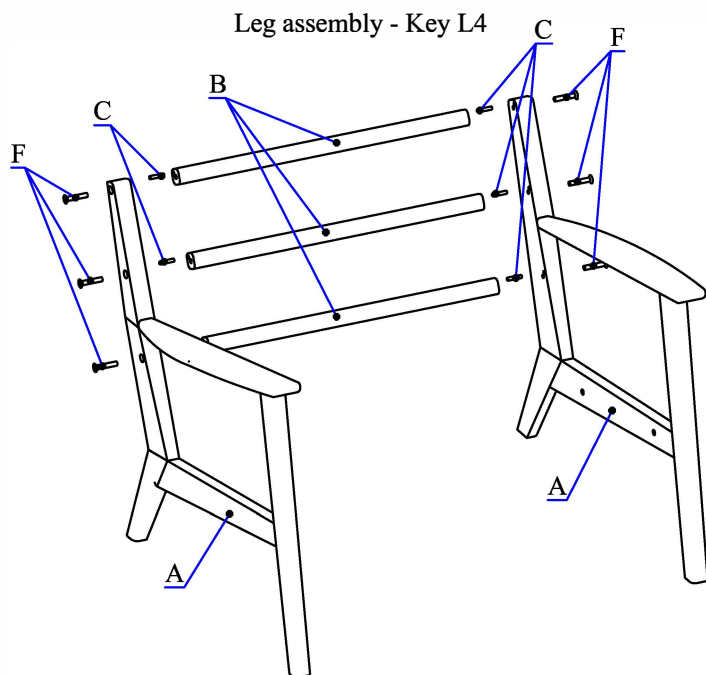

TDL 100 -Faust

Example

Legs and fittings

932000597 oiled oak - 1 set

Leg right / left

Back oiled oak bars - 3 pcs.

Dowel $\varnothing 6 \times 30\text{mm}$ 6 pcs.

Hole cover 6 pcs.

Leg pad 4 pcs.

Screw DIN7991 M6x40mm 932000607 - 6 pcs.

Screw DIN7991 M8x60mm 932000197 - 4 pcs.

Washer DIN 9021 M8 932000157 4 pcs.

Key L4 - 1 pcs. 932000200

Key L5 - 1 pcs. 932000329

Leg assembly - Key L4

Seat assembly - Key L5