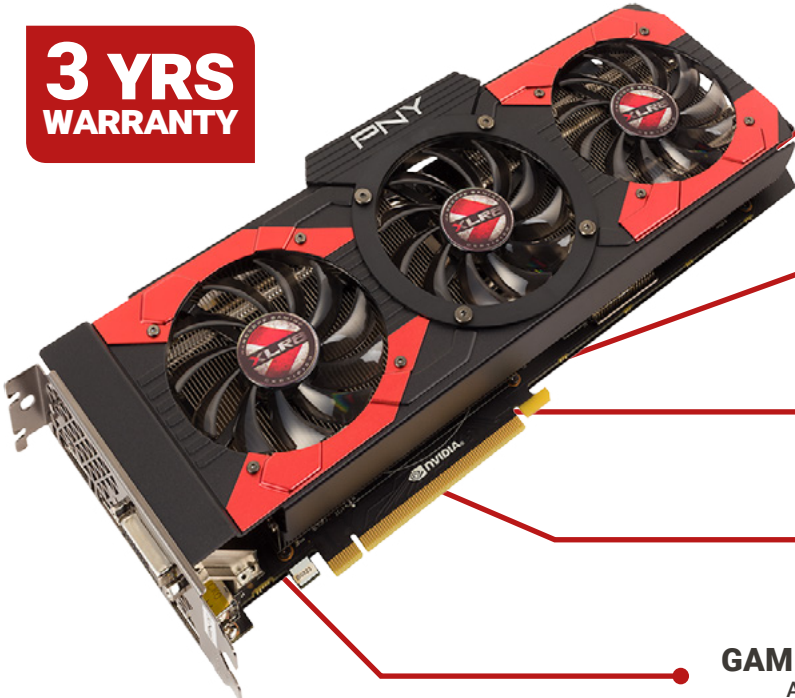

## PNY GEFORCE GTX 1080 8GB XLR8 OC GAMING

**3 YRS  
WARRANTY**

**8GB  
GDDR5X**

**OC  
BY PNY**

**HB SLI  
SUPPORT**

**190w  
POWER  
1x8-PIN**

**GAMING ZONE :  
AAA TITLES**

## INGAME PERFORMANCES

Test environment : Intel Core i5-based PC, 16 GB (4x4GB) PNY Anarchy DDR4 2800 MHz, PNY CS2211 240 GB SSD.

MOBA

AAA

AAA

**105+ FPS**  
4k / Very High

RISE OF THE  
TOMB RAIDER

**90 FPS**  
1440p / Very High